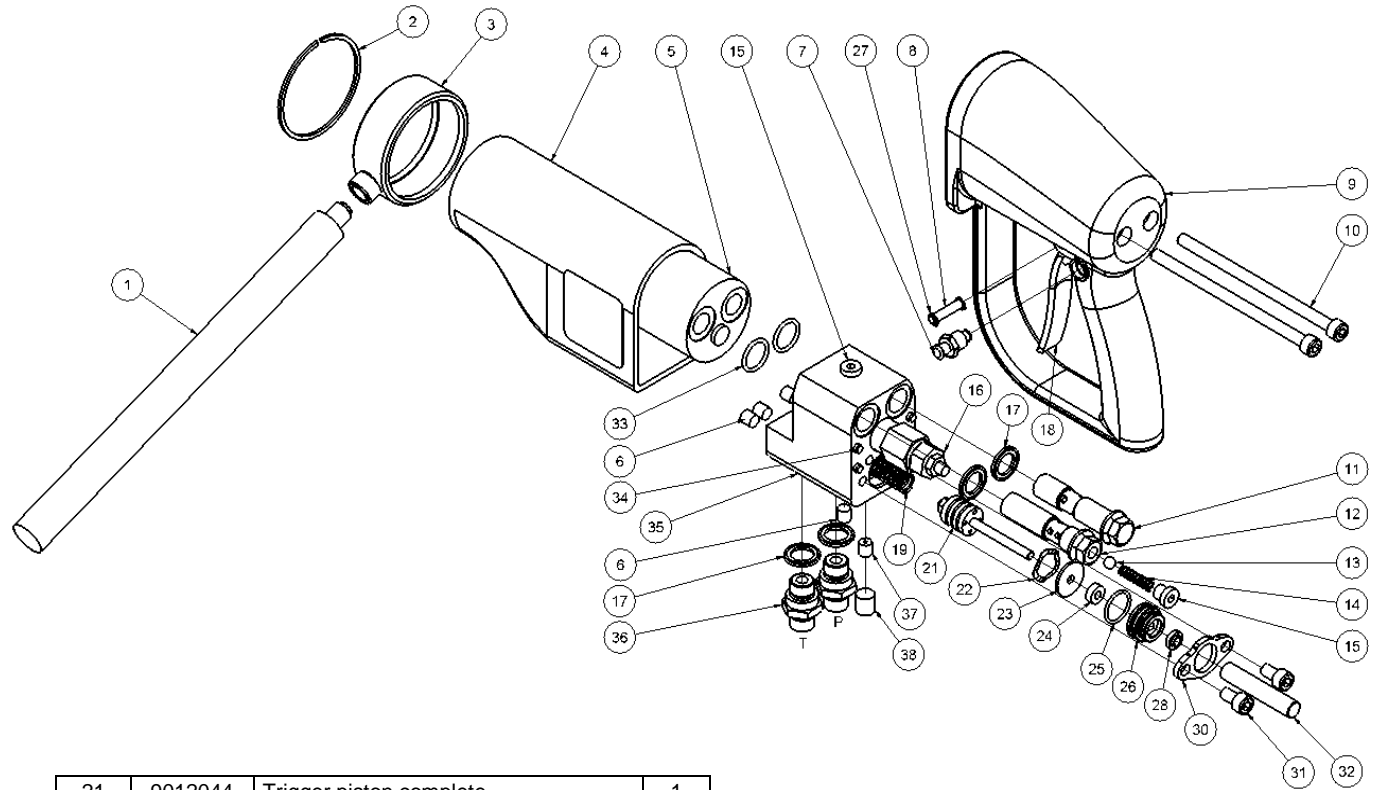

# HCD25-100/HCD50-200 Spare Parts List From serial number 0152

Fig. 1

Pos.	Part No.	Description	Pcs.
-	4341408	3/8" tailhose-set 2 m <i>Incl. quick-release couplings</i>	1
-	7401141	Q.R. coupling 1/2" BSP male	1
-	7401142	Q.R. coupling 1/2" BSP female	1
1	9031603	Supporting handle	1
2	7631449	Retaining ring	1
3	8231597	Handle ring w/bushing	1
4	8731385	Plastic cover <i>For HCD 50-200</i>	1
4	8731594	Plastic cover <i>For HCD25-100</i>	1
5	7331383	OMM32 motor <i>For HCD50-200</i>	1
5	7331593	OMM 12.5 motor <i>For HCD25-100</i>	1
6	7621037	Pipe plug 1/8" <i>Loctite 542</i>	4
7	9031381	Lock complete	1
8	8231396	Pin ø6	1
9	8231388	Handle	1
10	8631445	Screw M8x145 <i>Loctite 243 - 25 Nm</i>	2
11	8231398	Banjo bolt <i>55 Nm</i>	1
12	8231397	Banjo bolt <i>55 Nm</i>	1
13	7631400	Ball ø8.5 mm	1
14	8631399	Compression spring 0.8x6.3x33	1
15	7621323	Threaded plug 1/8" w/seal	2
16	7421056	Pressure relief valve <i>30 Nm</i> <i>HCD25-100: 125 bar</i> <i>HCD50-200: 115 bar</i>	1
17	7521017	Seal ring 3/8"	4
18	8231382	Trigger lever	1
19	8611249	Compression spring 1.25x12.5x62.5	1

21	9012044	Trigger piston complete	1
22	7611252	Crinkled spring washer 23.8x17.3x0.3	1
23	8211251	Washer	1
24	7521014	Seal	1
25	7511248	O-ring 20x2	1
26	8211226	Seal housing	1
27	7611306	Retaining ring A6	2
28	7521013	Seal	1
30	8231386	Mounting plate	1
31	7631395	Screw M8x14 <i>Loctite 243 - 30 Nm</i>	2
32	8731393	Distance piece trigger	1
33	7531390	O-ring 19x2.5	2
34	7631391	Cylinder pin ø6x12	4
35	8231384	Valve housing	1
36	8231394	Fitting 3/8"x3/8" <i>70 Nm</i>	2
37	8231737	Pipe plug 1/8" <i>Only for HCD50-200</i>	1
38	7621036	Pipe plug 1/4" <i>Loctite 542</i>	1
-	9031549	Seal kit	1
-	9031550	Seal kit motor	1