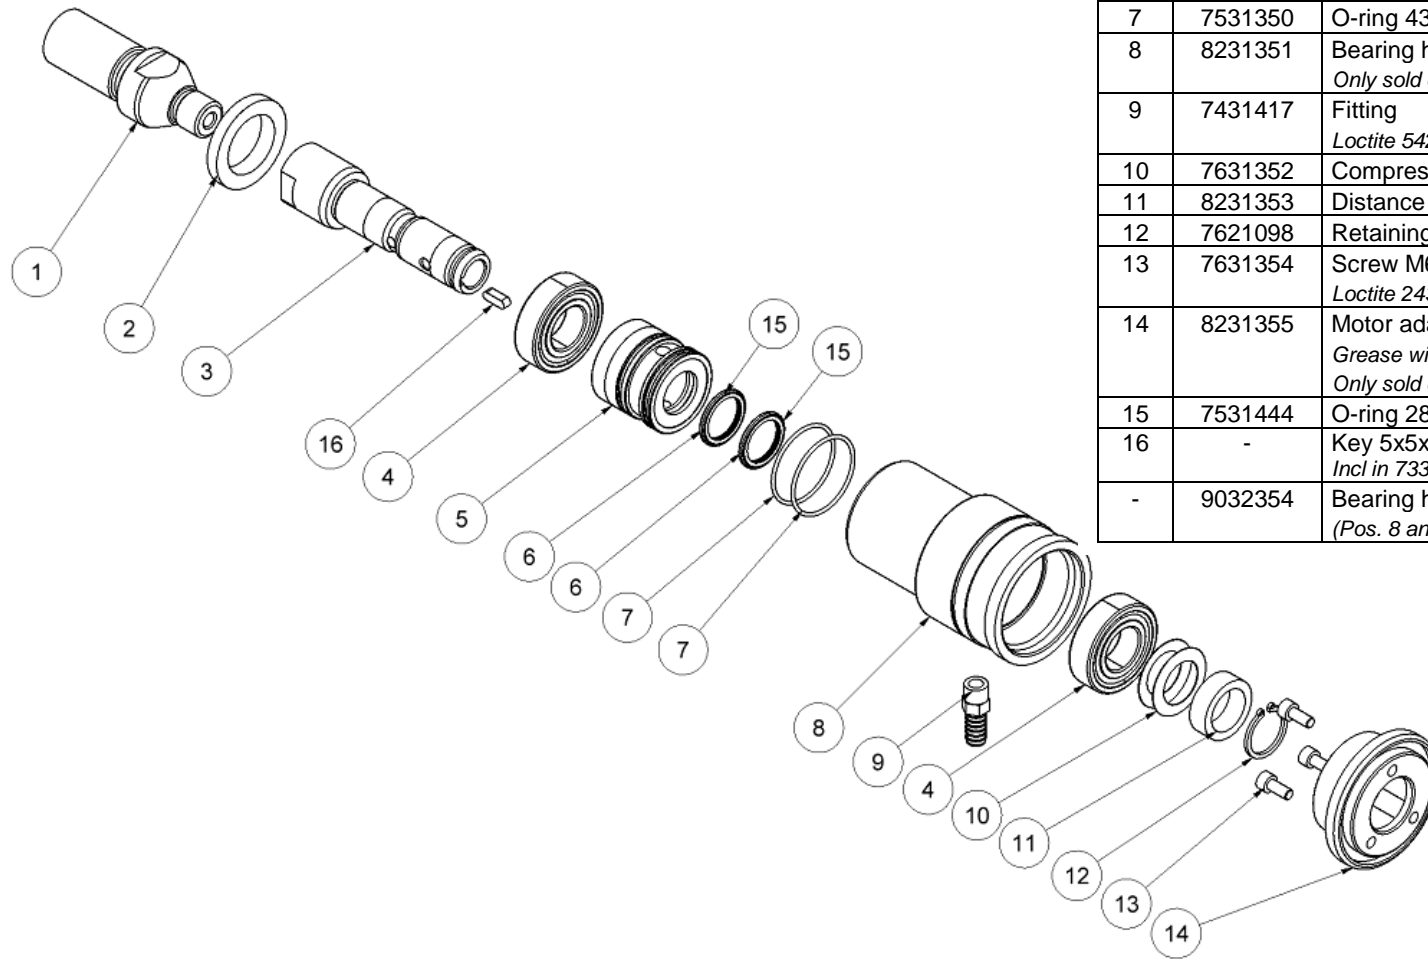

HCD25-100/HCD50-200

Spare Parts List

From serial number 0152

Fig. 2

Pos.	Part No.	Description	Pcs.
-	4341470	3/8" waterhose-set cmpl. w/ball valve	1
1	8231410	Front adaptor <i>Grease with copper paste</i>	1
2	7531345	Seal $\varnothing 35/\varnothing 52/9$ mm	1
3	8231346	Shaft	1
4	7631347	Bearing	2
5	8231348	Seal housing	1
6	7531349	Seal	2
7	7531350	O-ring 43x2	2
8	8231351	Bearing housing <i>Only sold complete - part No. 9032354</i>	1
9	7431417	Fitting <i>Loctite 542</i>	1
10	7631352	Compression ring	2
11	8231353	Distance ring	1
12	7621098	Retaining ring 25x2	1
13	7631354	Screw M6x14 <i>Loctite 243 - 20 Nm</i>	3
14	8231355	Motor adaptor <i>Grease with aluminiums paste</i> <i>Only sold complete - part No. 9032354</i>	1
15	7531444	O-ring 28x2.5	2
16	-	Key 5x5x16 <i>Incl in 7331383 / 7331593</i>	1
-	9032354	Bearing housing complete <i>(Pos. 8 and 14)</i>	1